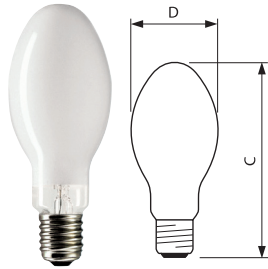

CDO-ET Elliptical

The Mastercolour City range of high intensity discharge lamps feature a CDM Mastercolour discharge tube placed in a high pressure sodium lamp outer bulb. The result is a robust lamp which emits a pleasant light, with stable colour and excellent colour rendering (Ra>80), and which is compatible with a SON ballast and igniters.

CDO-ET

Product ID	C max.	D max.	O max.	L max.
CDO-ET 50W	156	71	N/A	N/A
CDO-ET 70W	156	71	N/A	N/A
CDO-ET 100W	186	76	N/A	N/A
CDO-ET 150W	227	91	N/A	N/A

Dimensions in mm

CDO-TT & CDO-ET Elliptical

Shortcode	Description	Wattage (W)	Cap Base	Luminous Intensity (cd)	Average Lifetime (hrs)	Colour Temp (K)	Min Order Qty	Carton Qty
CDOET50W828	MASTER CityWh CDO-ET Plus 50W/828 E27	50	E27	5150	20000	2800	24	24
CDOET70W828	MASTER CityWh CDO-ET Plus 70W/828 E27	70	E27	7230	27000	2900	24	24
CDOET100W828	MASTER CityWh CDO-ET Plus 100W/828 E40	100	E40	9400	27000	2890	12	12
CDOET150W828	MASTER CityWh CDO-ET Plus 150W/828 E40	150	E40	15100	27000	2830	12	12